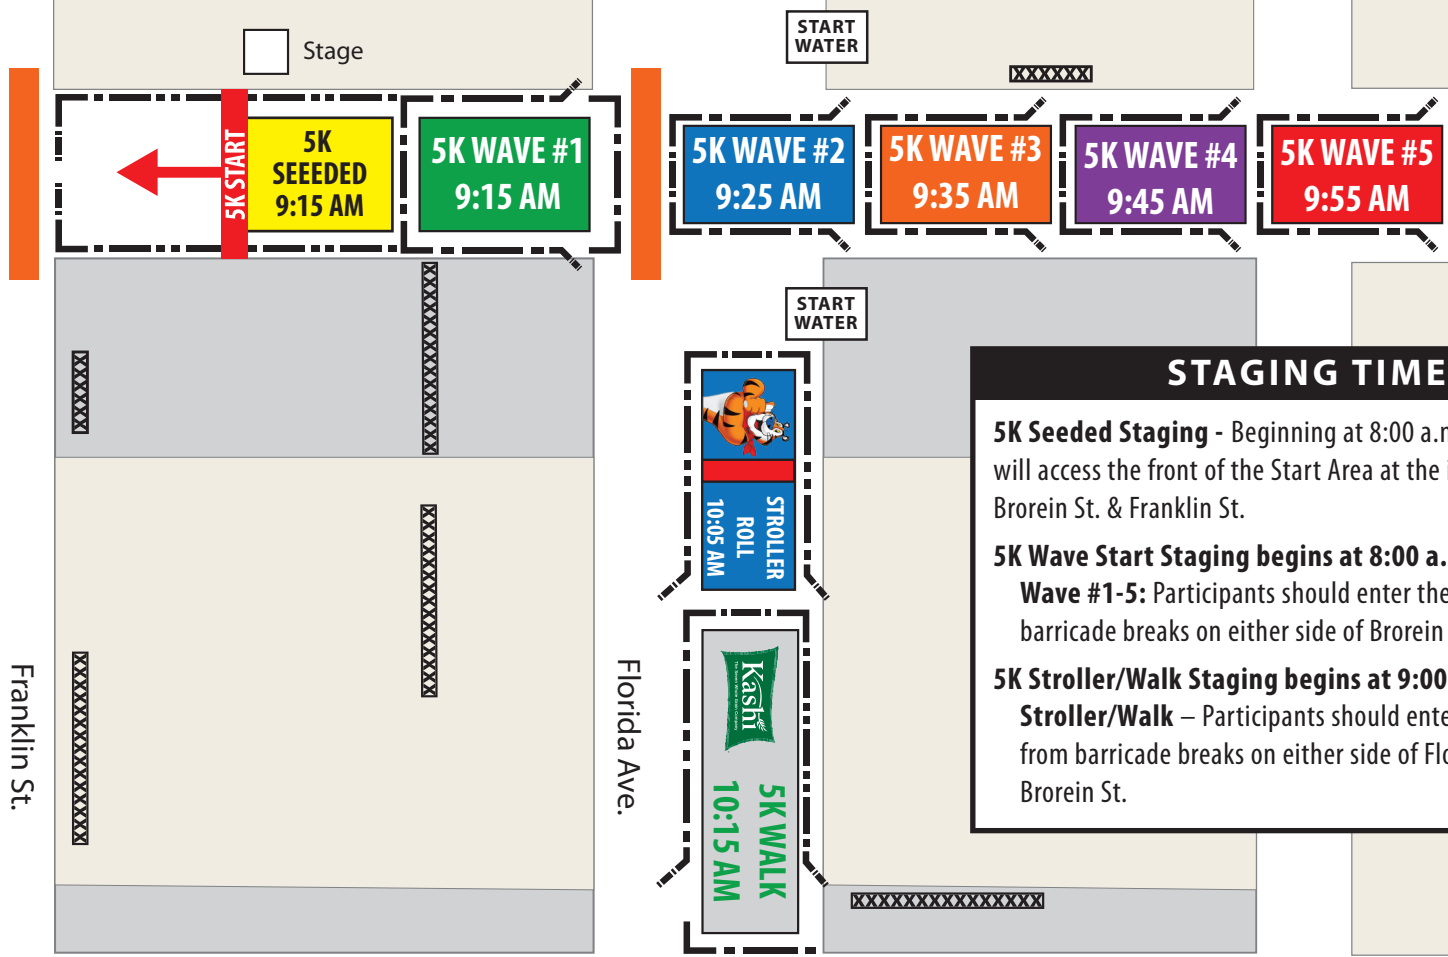

2019 5K Start/Staging Area

On Brorein St. Between Franklin St. & Florida Ave.

LEGEND

	Port-a-let		Wave #3 Staging Area		Walker Staging Area
	Seeded # Staging Area		Wave #4 Staging Area		Pedestrian Walkway
	Wave #1 Staging Area		Wave #5 Staging Area		Barricade Breaks
	Wave #2 Staging Area		Stroller Staging Area		

Brorein St.

Morgan St.

Tampa Convention Center

STAGING TIMES

5K Seeded Staging - Beginning at 8:00 a.m., Seeded Runners will access the front of the Start Area at the intersection of Brorein St. & Franklin St.

5K Wave Start Staging begins at 8:00 a.m.
Wave #1-5: Participants should enter the Staging Area from barricade breaks on either side of Brorein St.

5K Stroller/Walk Staging begins at 9:00 a.m.
Stroller/Walk – Participants should enter the Staging Areas from barricade breaks on either side of Florida Ave., South of Brorein St.

WAVE ENTRANCE

Channelside Dr.