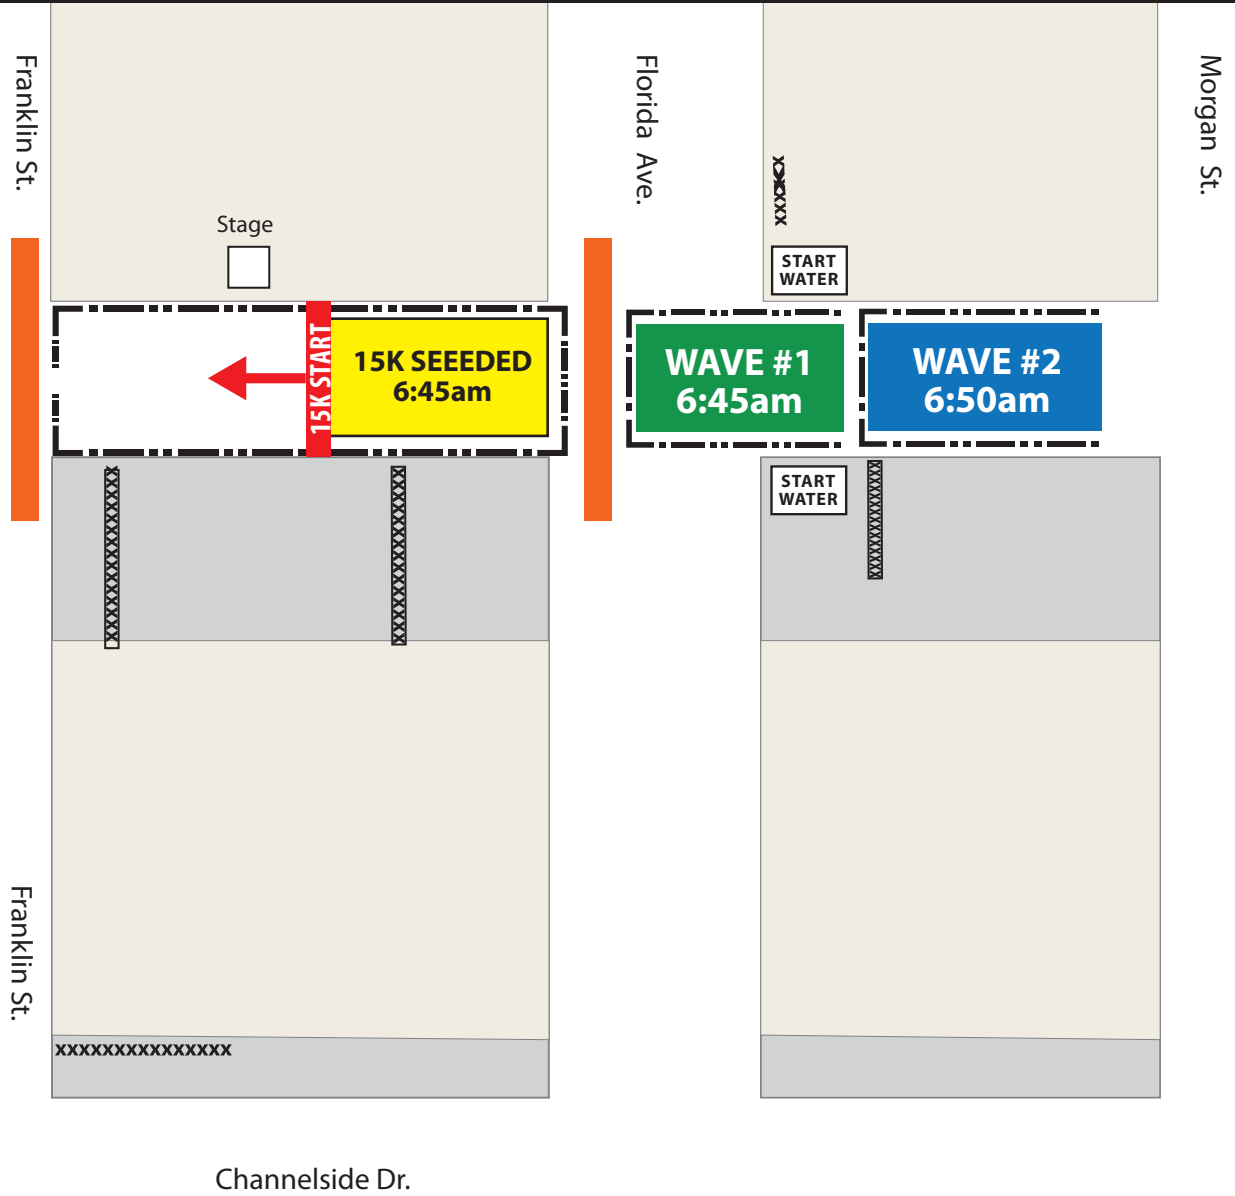

2019 15K Start/Staging Area

On Brorein St. Between Franklin St. & Morgan St.

LEGEND

-  Port-a-let
-  Seeded # Staging Area
-  Wave #1 Staging Area
-  Wave #2 Staging Area
-  Pedestrian Walkway
-  Barricade Breaks

STAGING TIMES

15K Seeded Staging - Beginning at 6:00 a.m., Seeded Runners will access the front of the Start Area at the intersection of Brorein St. & Franklin St.

15K Wave#1 & Wave #2 Staging - Beginning at 6:00 a.m., participants should enter from the barricade breaks on both sides of Brorein St.